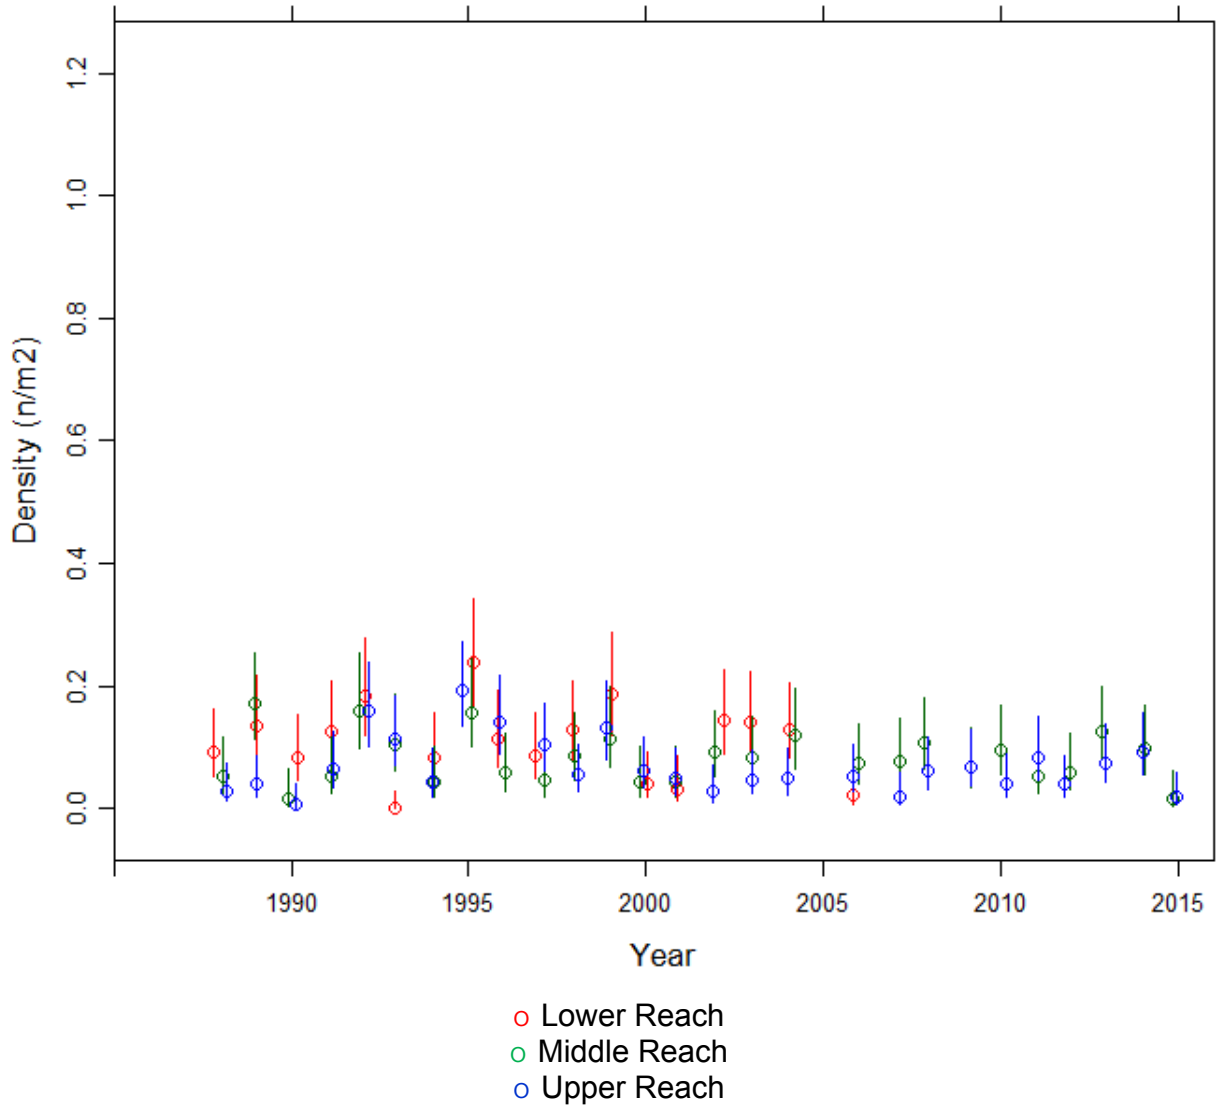

6.9.3. Fish data

6.9.3.1. Summary of Trout fry densities (numbers m⁻²), Dargall Lane

Fishing no longer funded after 2015

6.9.3.2. Summary of Trout parr densities (numbers m⁻²), Dargall Lane

Fishing no longer funded after 2015