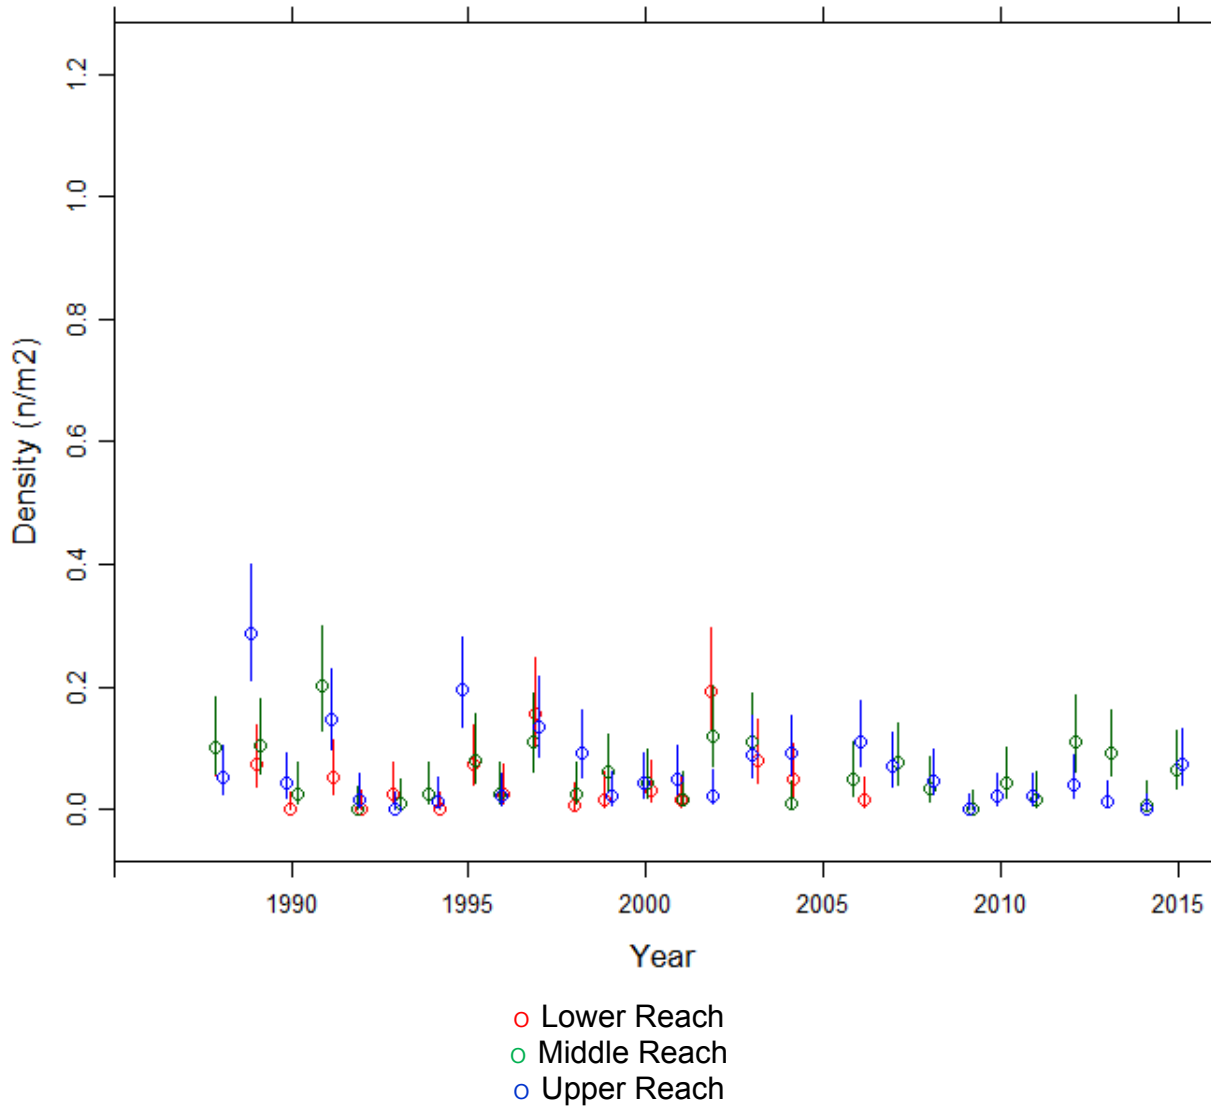

6.9.3. Fish data

6.9.3.1. Summary of Trout fry densities (numbers m⁻²), Dargall Lane

Fishing no longer funded after 2015

6.9.3.2. Summary of Trout parr densities (numbers m⁻²), Dargall Lane

Fishing no longer funded after 2015